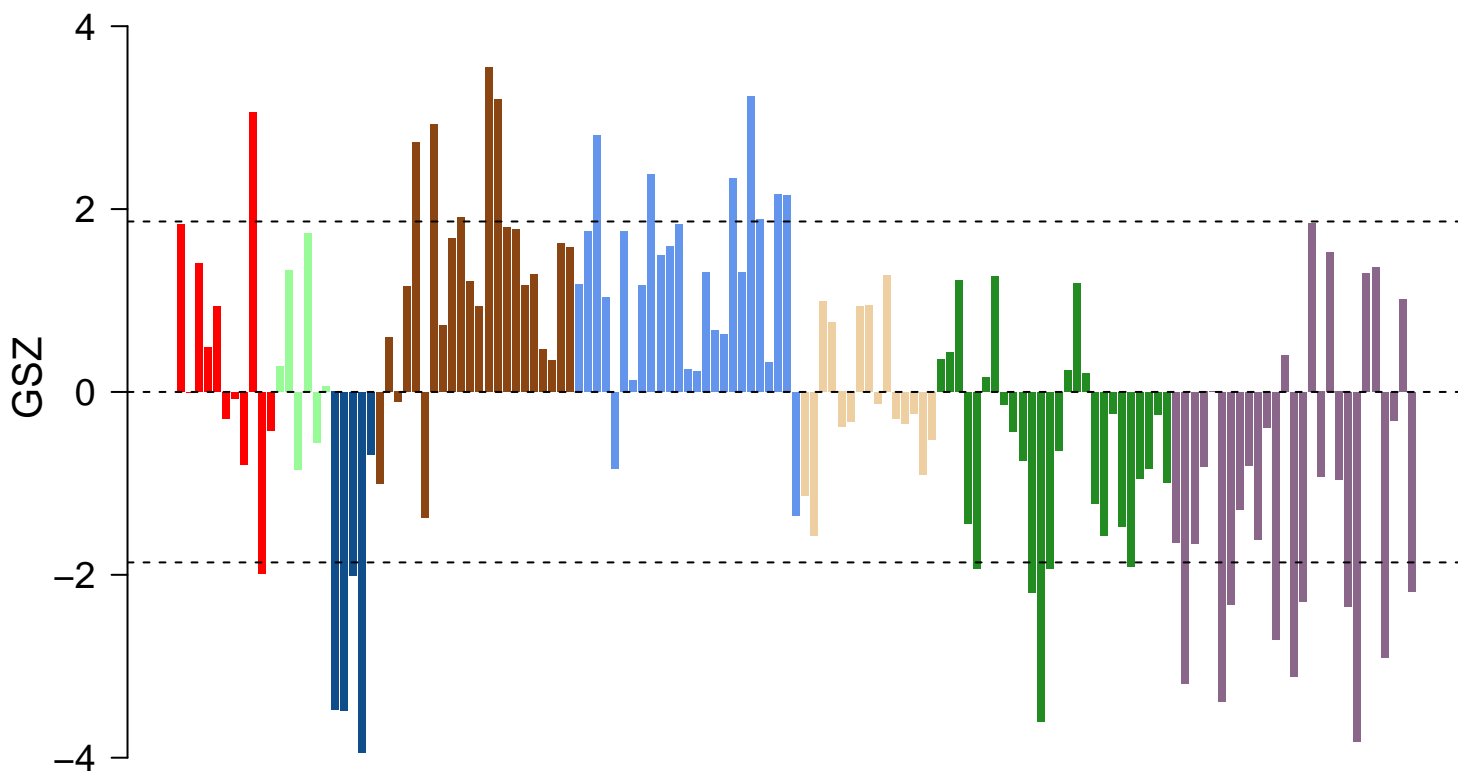

# response to muramyl dipeptide