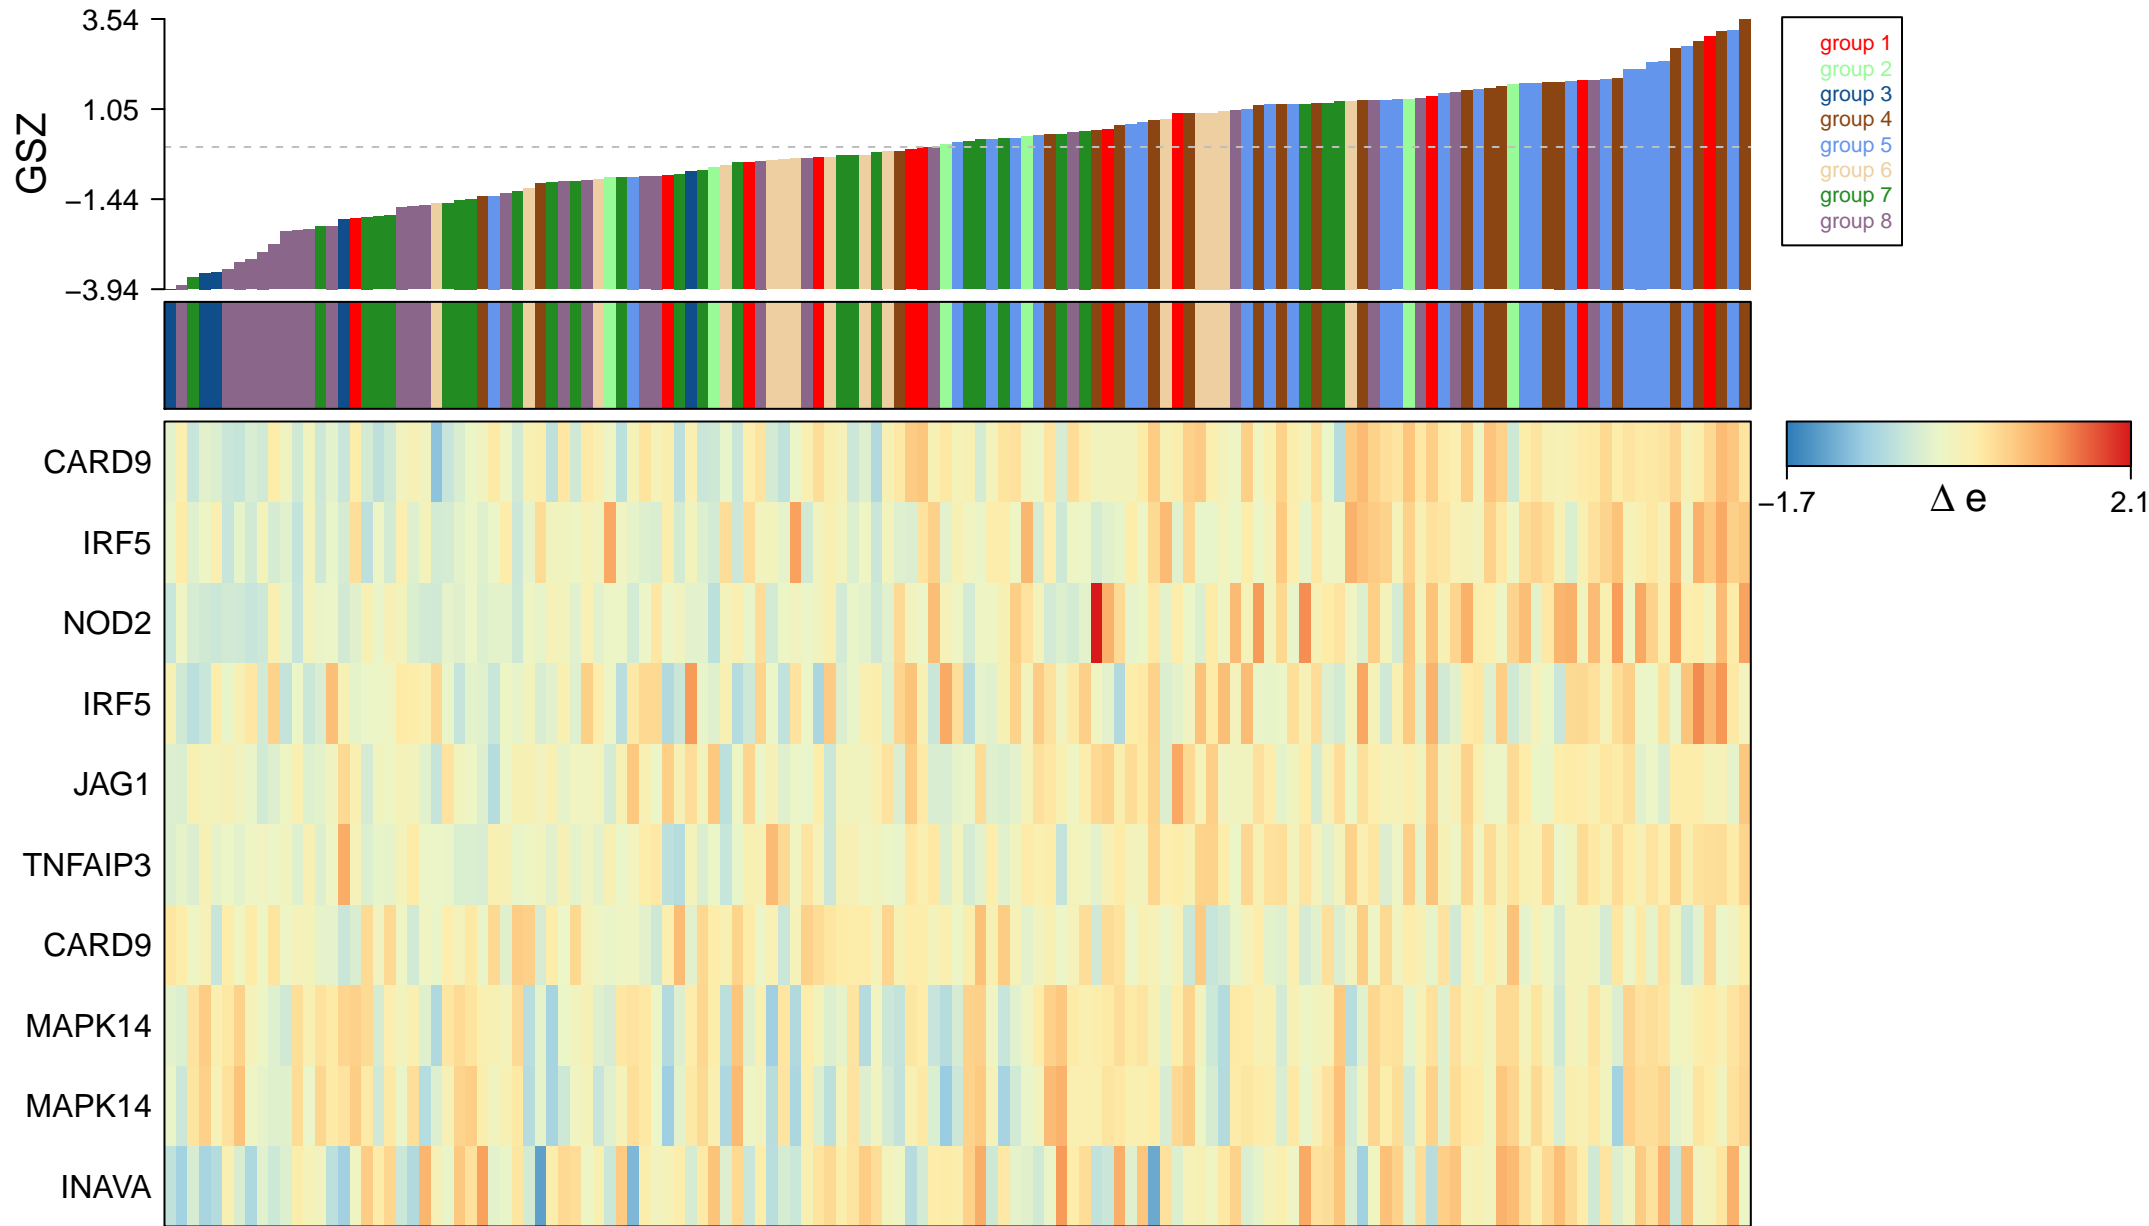

# response to muramyl dipeptide